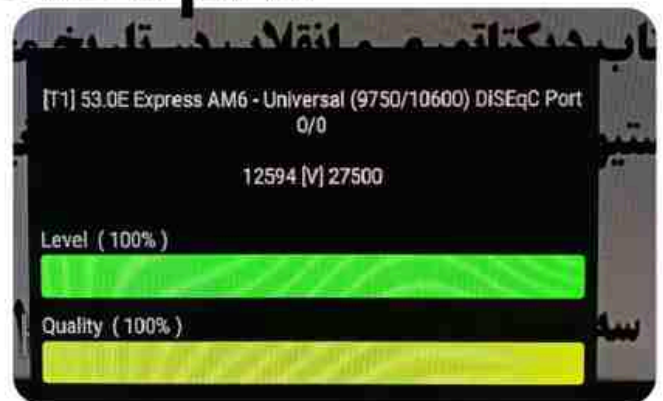

Iran/Shiraz : 02am

GMT : 10:30pm

Dubai : 02:30am