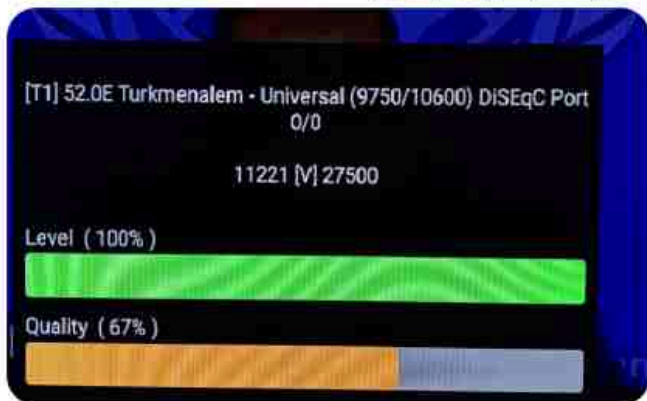

Iran/Shiraz : 02am

GMT : 10:30pm

Dubai : 02:30am