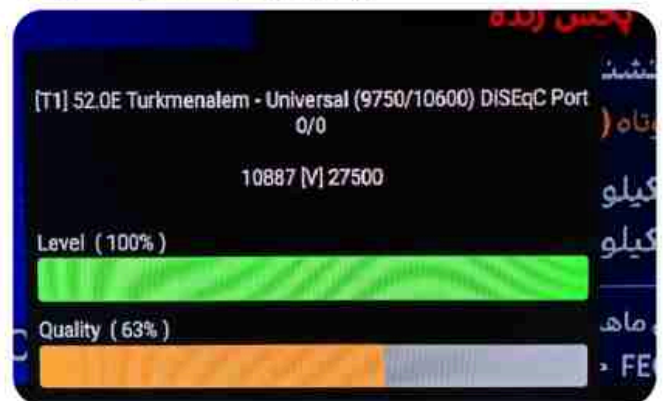

Iran/Shiraz : 02am

GMT : 10:30pm

Dubai : 02:30am