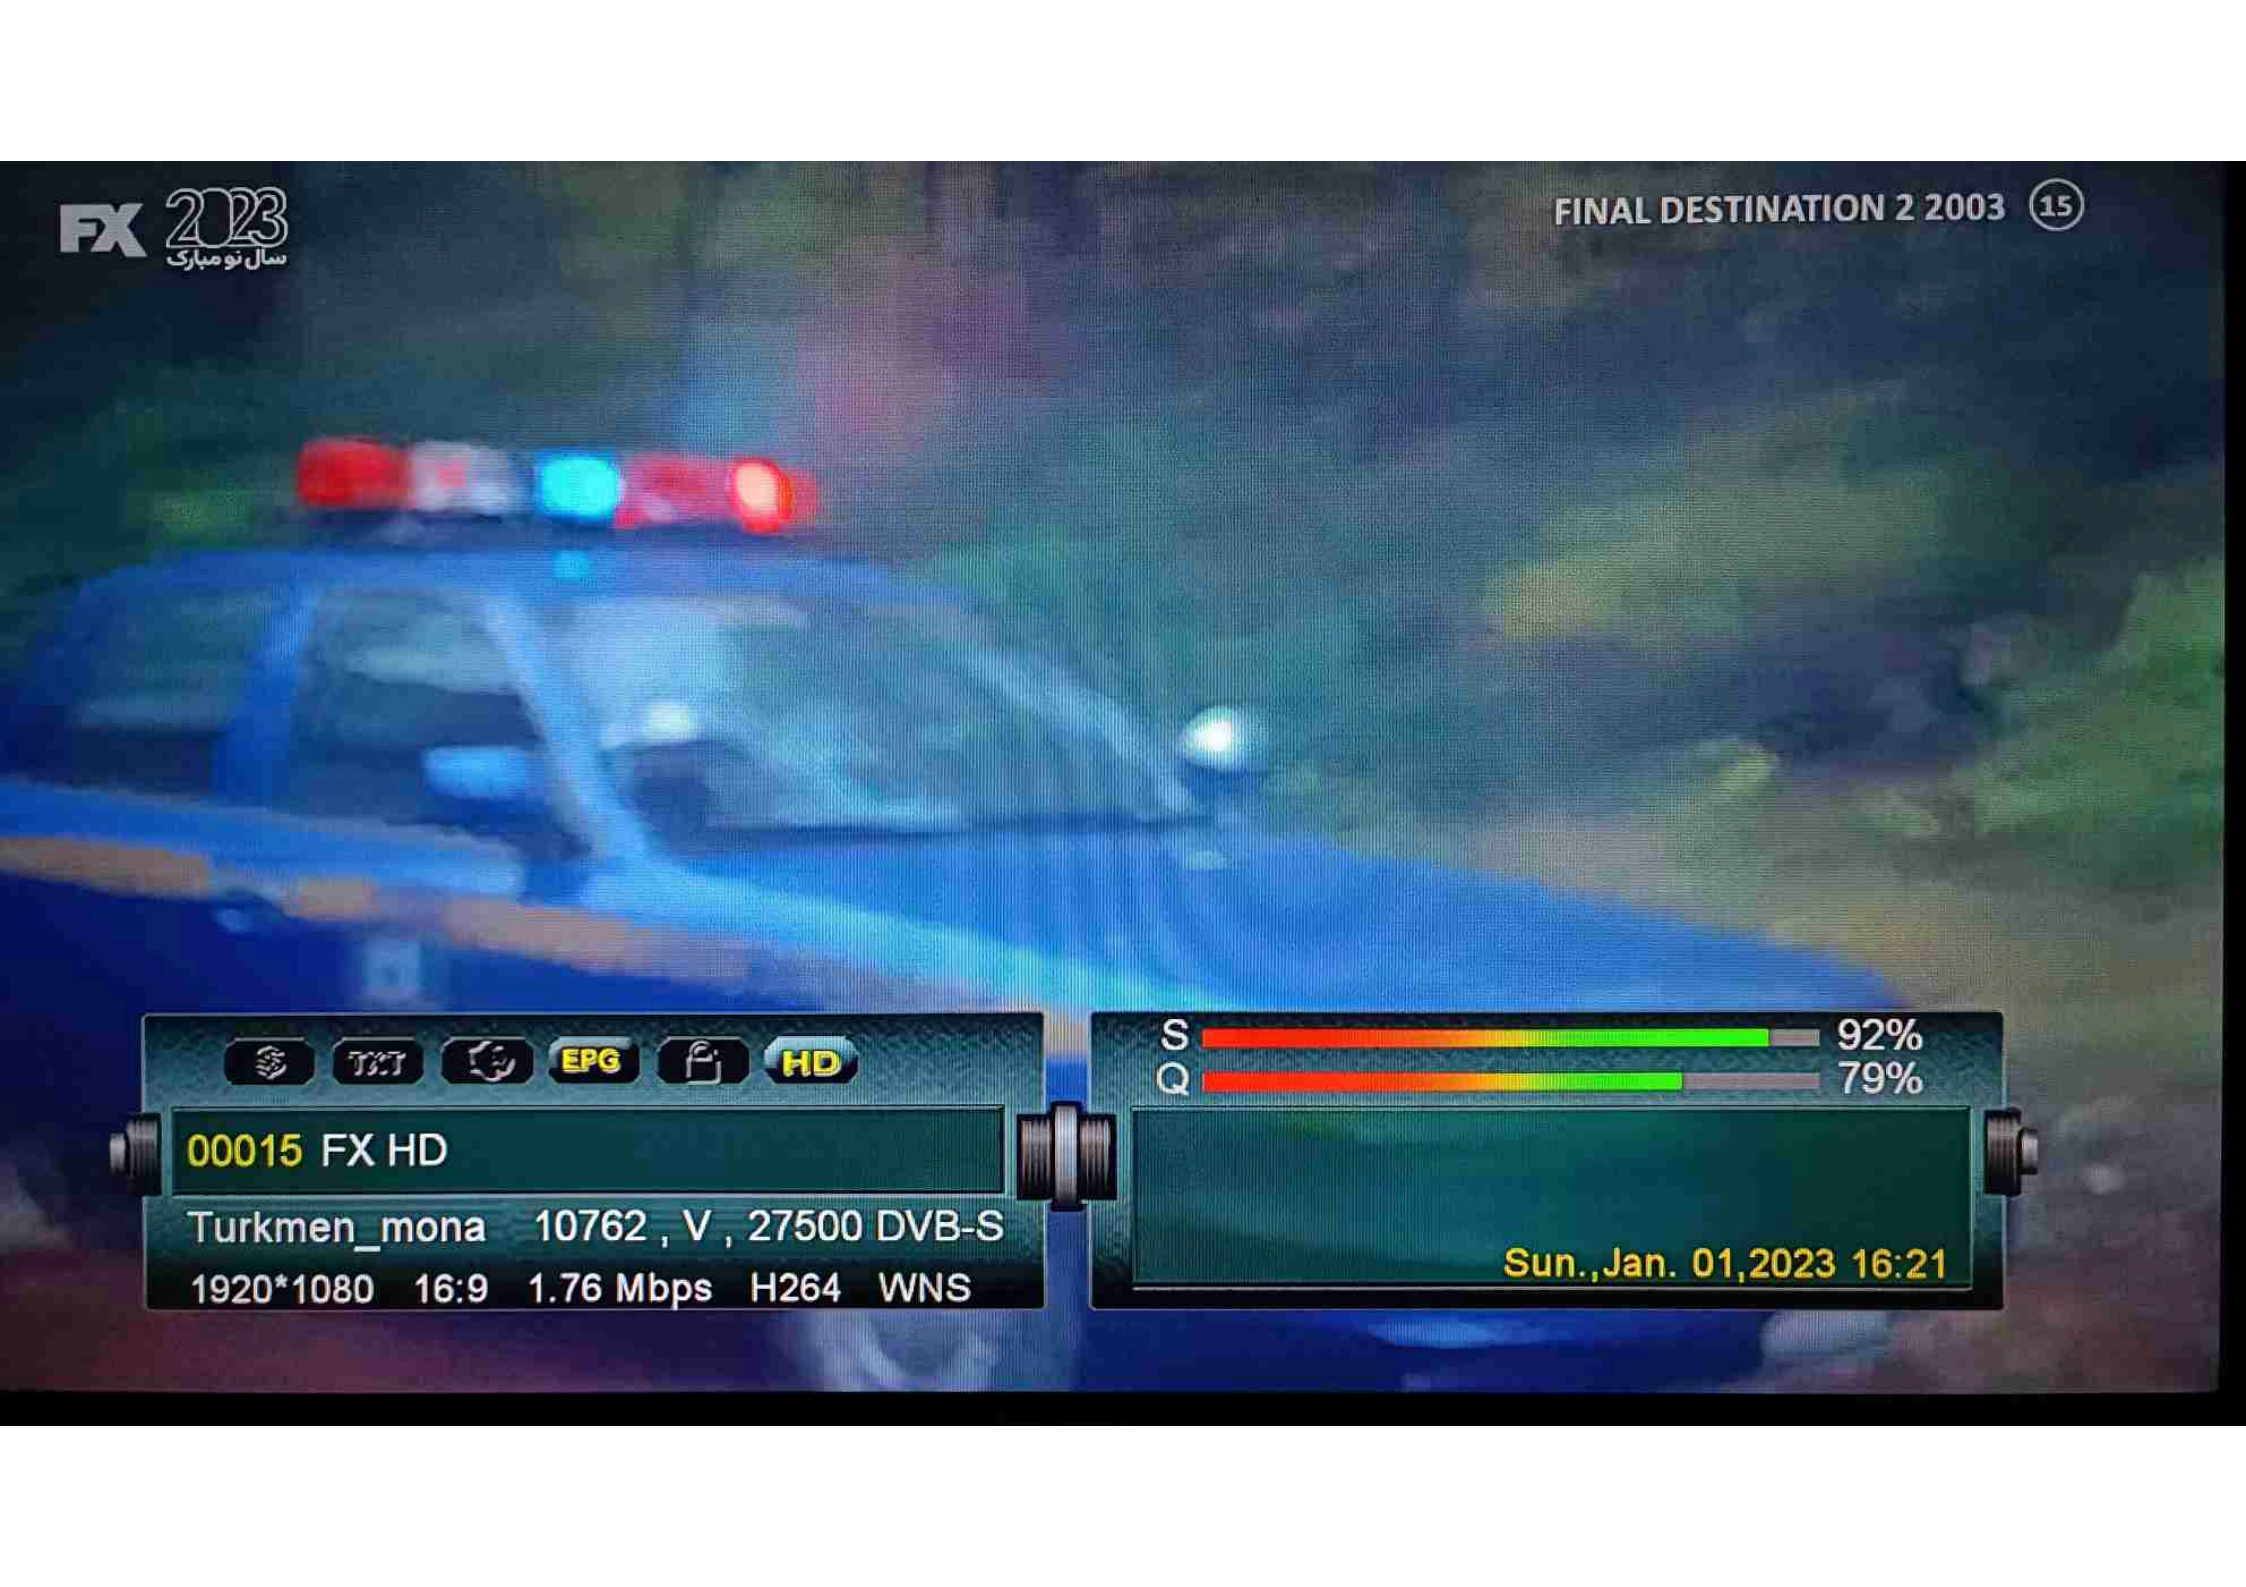

OSD overlay containing channel information, signal quality, and technical details.

00015 FX HD

TXT EPG HD

Turkmen_mona 10762 , V , 27500 DVB-S

1920*1080 16:9 1.76 Mbps H264 WNS

S 92%

Q 79%

Sun., Jan. 01, 2023 16:21