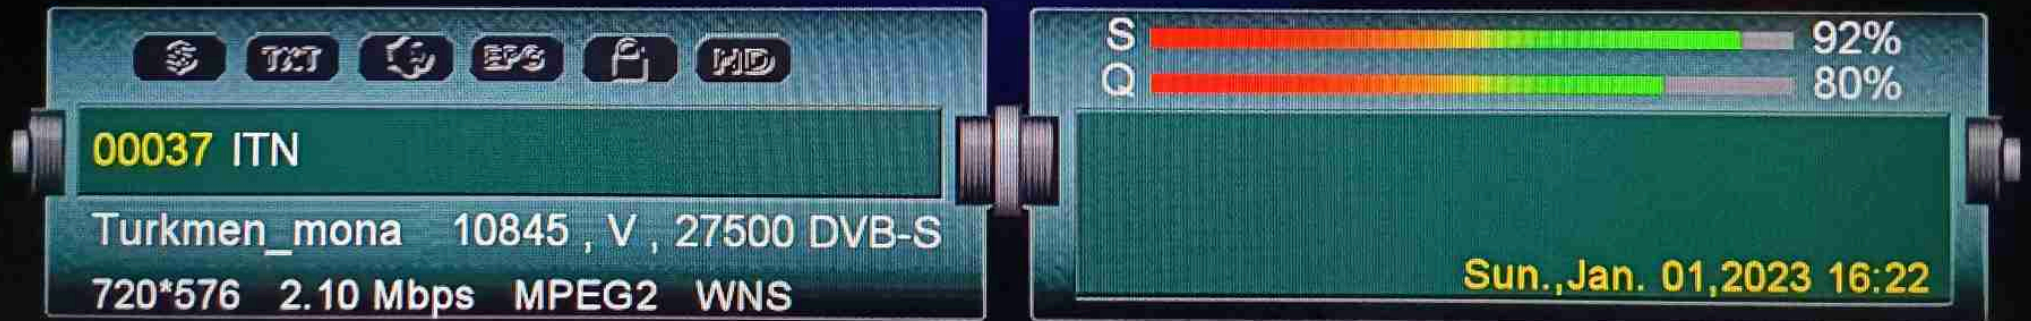

LA VASCULAR SPECIALISTS

(310)-855-7171

www.LaVascularSpecialists.com