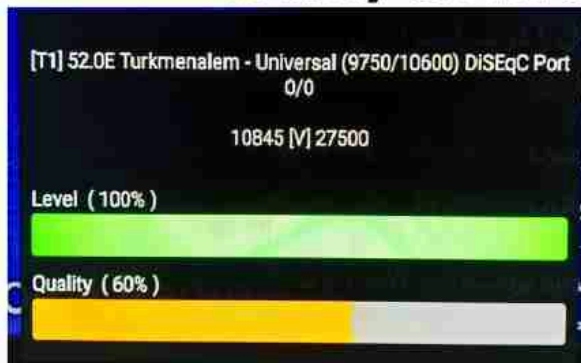

**Iran/Shiraz 06:05am**

**GMT : 02:35am**

**Dubai : 06:35am**