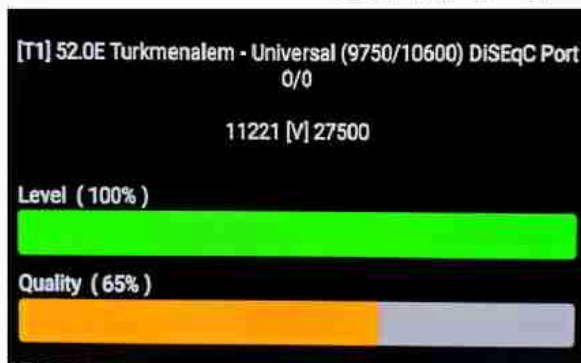

**Iran/Shiraz 06:05am**

**GMT : 02:35am**

**Dubai : 06:35am**