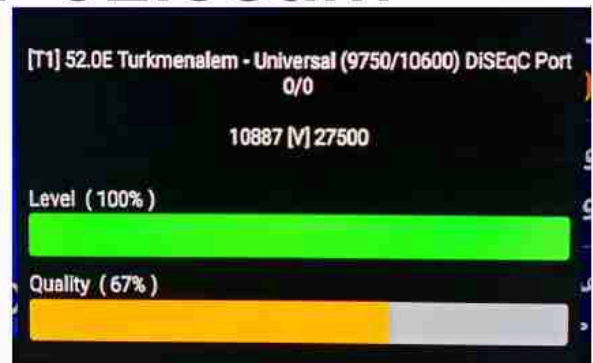

Iran/Shiraz : 02:05am

GMT : 10:35pm

Dubai : 02:35am