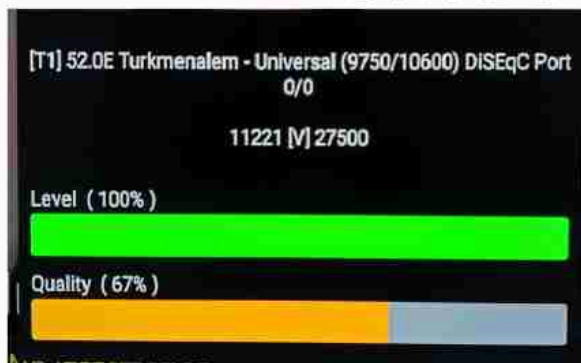

Iran/Shiraz : 02:05am

GMT : 10:35pm

Dubai : 02:35am