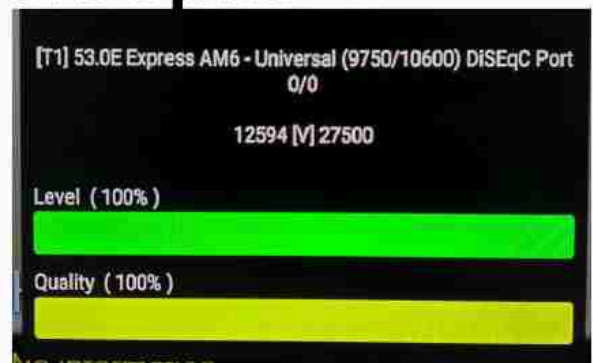

Iran/Shiraz : 02:05am

GMT : 10:35pm

Dubai : 02:35am