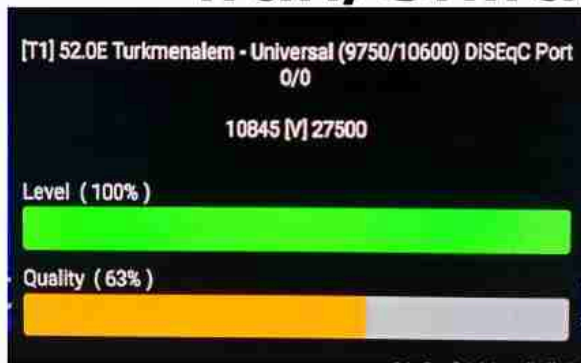

Iran/Shiraz : 02:05am

GMT : 10:35pm

Dubai : 02:35am