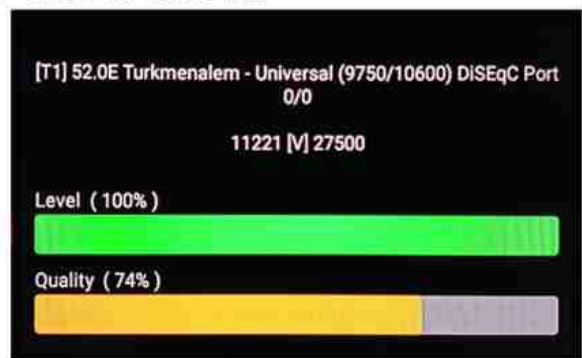

Iran/Shiraz: 05am

GMT : 01:30am

Dubai : 05:30am