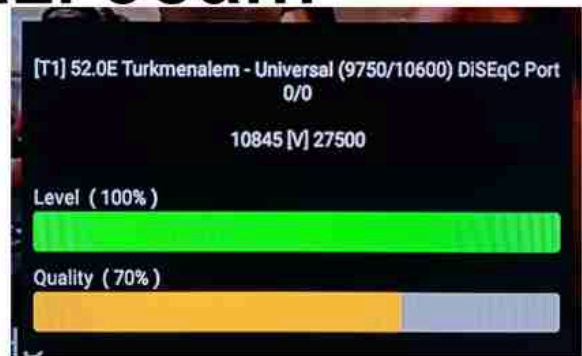

Iran/Shiraz: 05am

GMT : 01:30am

Dubai : 05:30am