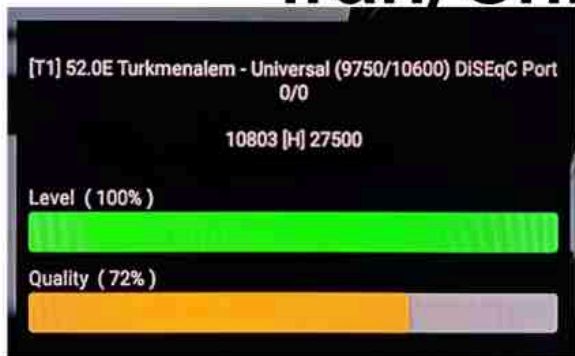

Iran/Shiraz: 05am

GMT : 01:30am

Dubai : 05:30am