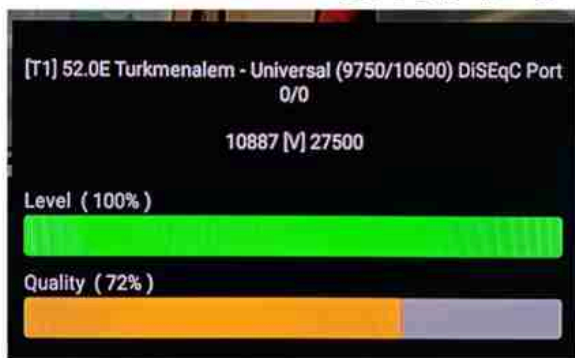

Iran/Shiraz: 05am

GMT : 01:30am

Dubai : 05:30am