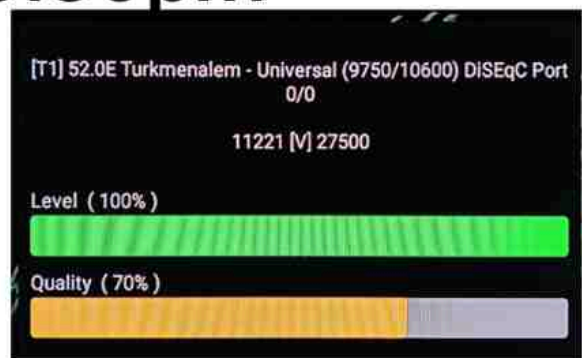

Iran/Shiraz: 01 am

GMT : 09:30pm

Dubai : 01:30am