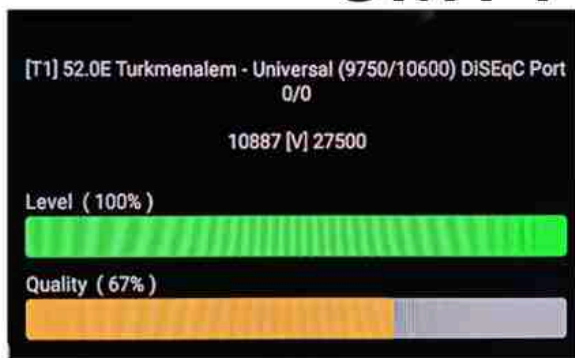

Iran/Shiraz: 01 am

GMT : 09:30pm

Dubai : 01:30am